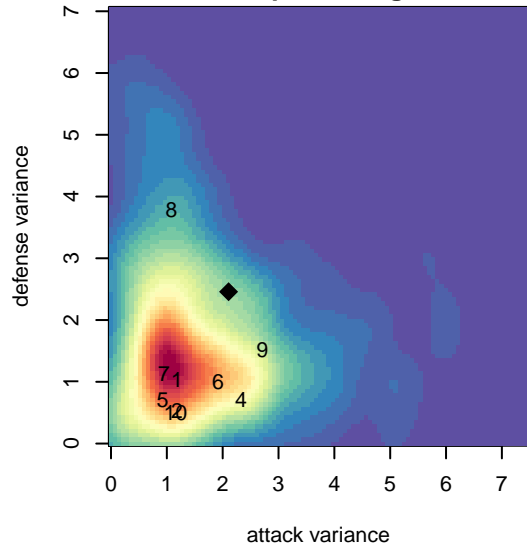

## Crossfire OR LOSC Blue II G05

Crossfire Oregon  
 Lake Oswego, OR  
 G05 total strength=658  
 attack=0.62 defense=0.61  
 fall league = PTT G05 Div 2 Red South  
 spr league = Spr OYS G05 Div 2 Red  
 notes= Mustangs

**attack and defense variance (black dot)  
relative to other teams  
and top 10 in region**

**attack and defense rating  
relative to others at age  
and all opponents in last 13 months**

**Performance relative to 13 month average**