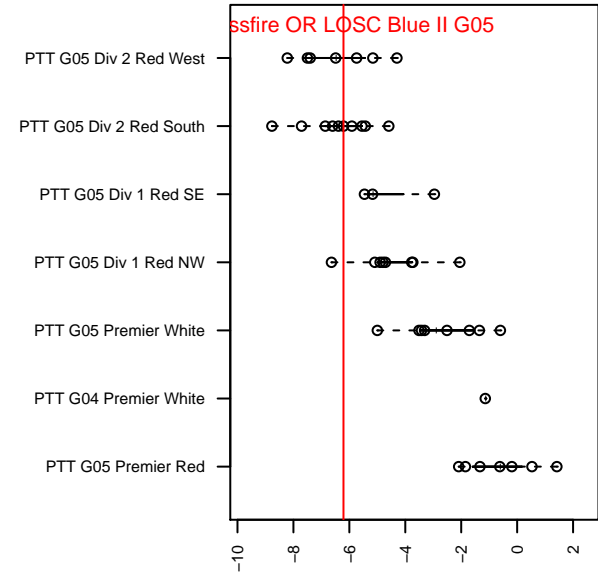

## Crossfire OR LOSC Blue II G05

Crossfire Oregon  
 Lake Oswego, OR  
 G05 total strength=658  
 attack=0.62 defense=0.61  
 fall league = PTT G05 Div 2 Red South  
 spr league = Spr OYS G05 Div 2 Red  
 notes= Mustangs

alt names used:  
 LOSC 05 BLUE II MUSTANGS  
 LOSC 05 BLUE II MUSTANGS (OR)  
 LOSC 05G Blue 2  
 LOSC 05G Blue 2  
 LOSC 05G Mustangs  
 LOSC 05G Blue 2

Venues played:  
 2017 PCU Summer Classic Black  
 2017 Oswego Nike Cup Silver White U13  
 2017 Mt Hood Challenge U13 Bronze  
 2017 PTT G05 Division 2 Red South  
 2017 OYS Founders Cup G05  
 2017 Spr OYS G05 Division 2 Red

**attack and defense variance (black dot)  
relative to other teams  
and top 10 in region**

**attack and defense rating  
relative to others at age  
and all opponents in last 13 months**

**Performance relative to 13 month average**