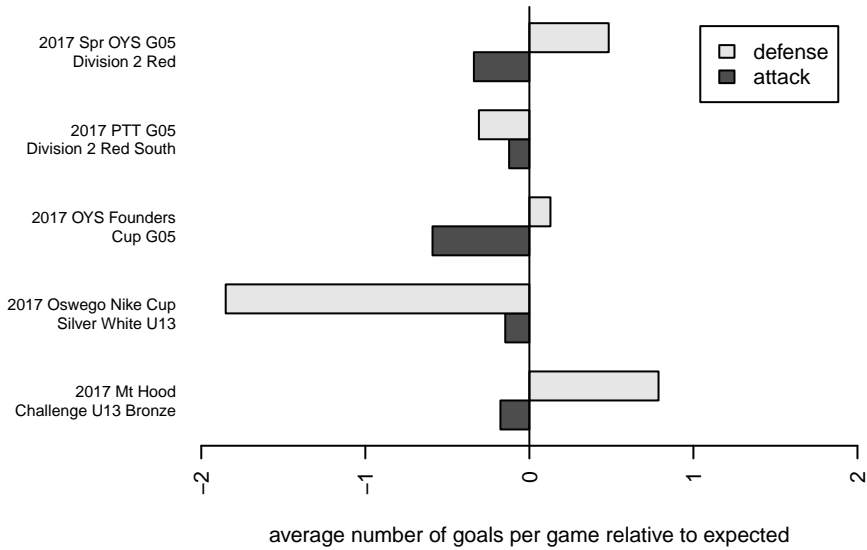

## Crossfire OR LOSC Blue II G05

Crossfire Oregon  
 Lake Oswego, OR  
 G05 total strength=658  
 attack=0.62 defense=0.61  
 fall league = PTT G05 Div 2 Red South  
 spr league = Spr OYS G05 Div 2 Red  
 notes= Mustangs

alt names used:  
 LOSC 05 BLUE II MUSTANGS  
 LOSC 05 BLUE II MUSTANGS (OR)  
 LOSC 05G Blue 2  
 LOSC 05G Blue 2  
 LOSC 05G Mustangs  
 LOSC 05G Blue 2

Venues played:  
 2017 PCU Summer Classic Black  
 2017 Oswego Nike Cup Silver White U13  
 2017 Mt Hood Challenge U13 Bronze  
 2017 PTT G05 Division 2 Red South  
 2017 OYS Founders Cup G05  
 2017 Spr OYS G05 Division 2 Red

**attack and defense variance (black dot)  
relative to other teams  
and top 10 in region**

**attack and defense rating  
relative to others at age  
and all opponents in last 13 months**

**Performance relative to 13 month average**