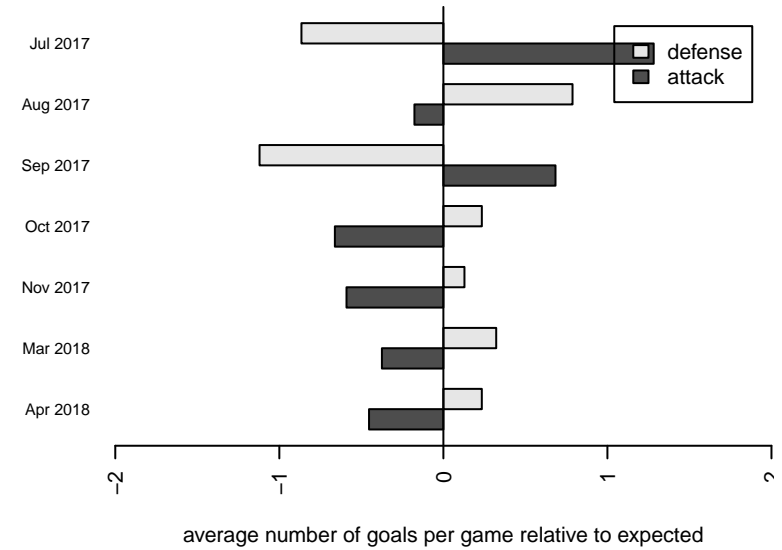

Performance relative to 13 month average