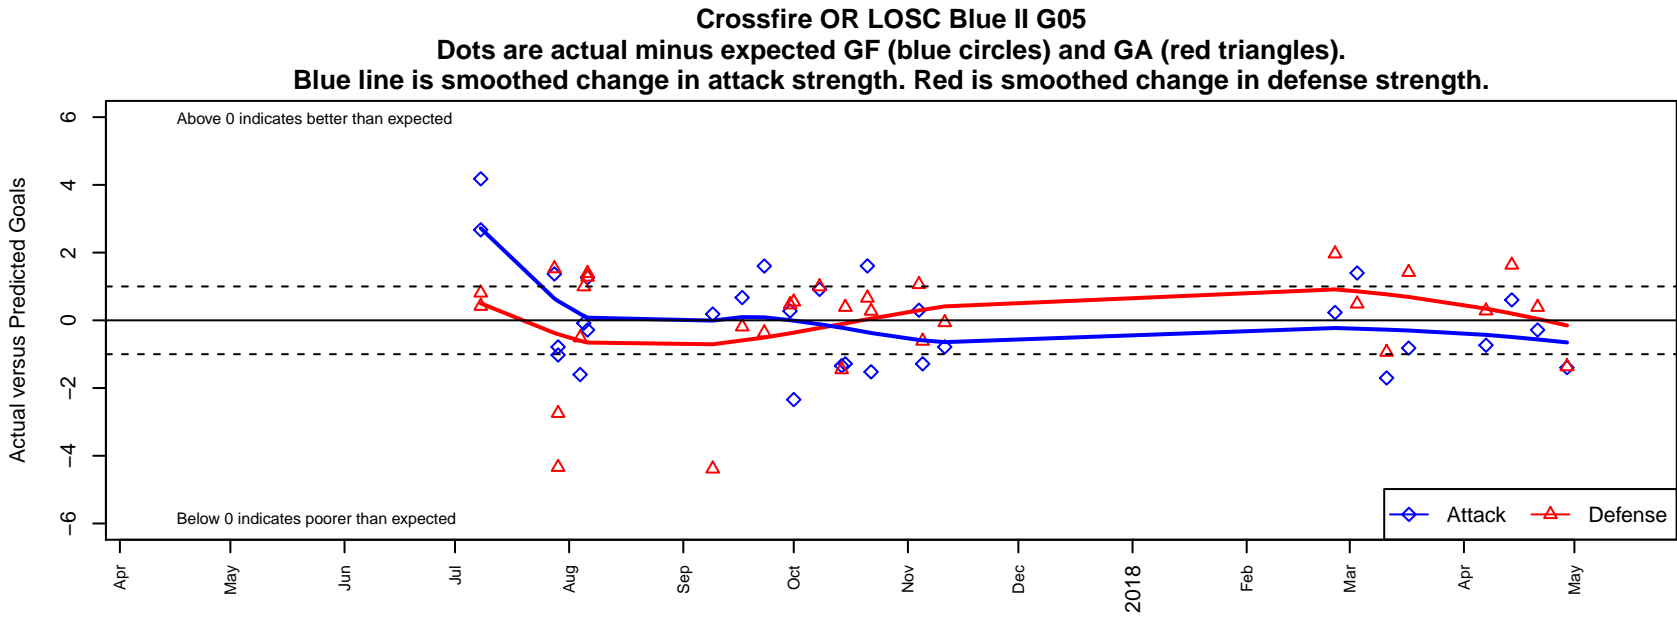

## Crossfire OR LOSC Blue II G05

Crossfire Oregon  
 Lake Oswego, OR  
 G05 total strength=658  
 attack=0.62 defense=0.61  
 fall league = PTT G05 Div 2 Red South  
 spr league = Spr OYS G05 Div 2 Red  
 notes= Mustangs

**attack and defense variance (black dot)  
relative to other teams  
and top 10 in region**

**attack and defense rating  
relative to others at age  
and all opponents in last 13 months**

**Performance relative to 13 month average**