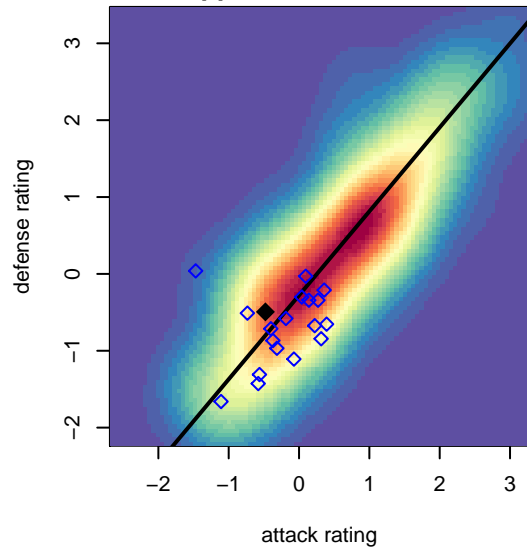

## Crossfire OR LOSC Blue II G05

Crossfire Oregon  
 Lake Oswego, OR  
 G05 total strength=658  
 attack=0.62 defense=0.61  
 fall league = PTT G05 Div 2 Red South  
 spr league = Spr OYS G05 Div 2 Red  
 notes= Mustangs

alt names used:  
 LOSC 05 BLUE II MUSTANGS  
 LOSC 05 BLUE II MUSTANGS (OR)  
 LOSC 05G Blue 2  
 LOSC 05G Blue 2  
 LOSC 05G Mustangs  
 LOSC 05G Blue 2

Venues played:  
 2017 PCU Summer Classic Black  
 2017 Oswego Nike Cup Silver White U13  
 2017 Mt Hood Challenge U13 Bronze  
 2017 PTT G05 Division 2 Red South  
 2017 OYS Founders Cup G05  
 2017 Spr OYS G05 Division 2 Red

**attack and defense variance (black dot)  
relative to other teams  
and top 10 in region**

**attack and defense rating  
relative to others at age  
and all opponents in last 13 months**

**Performance relative to 13 month average**